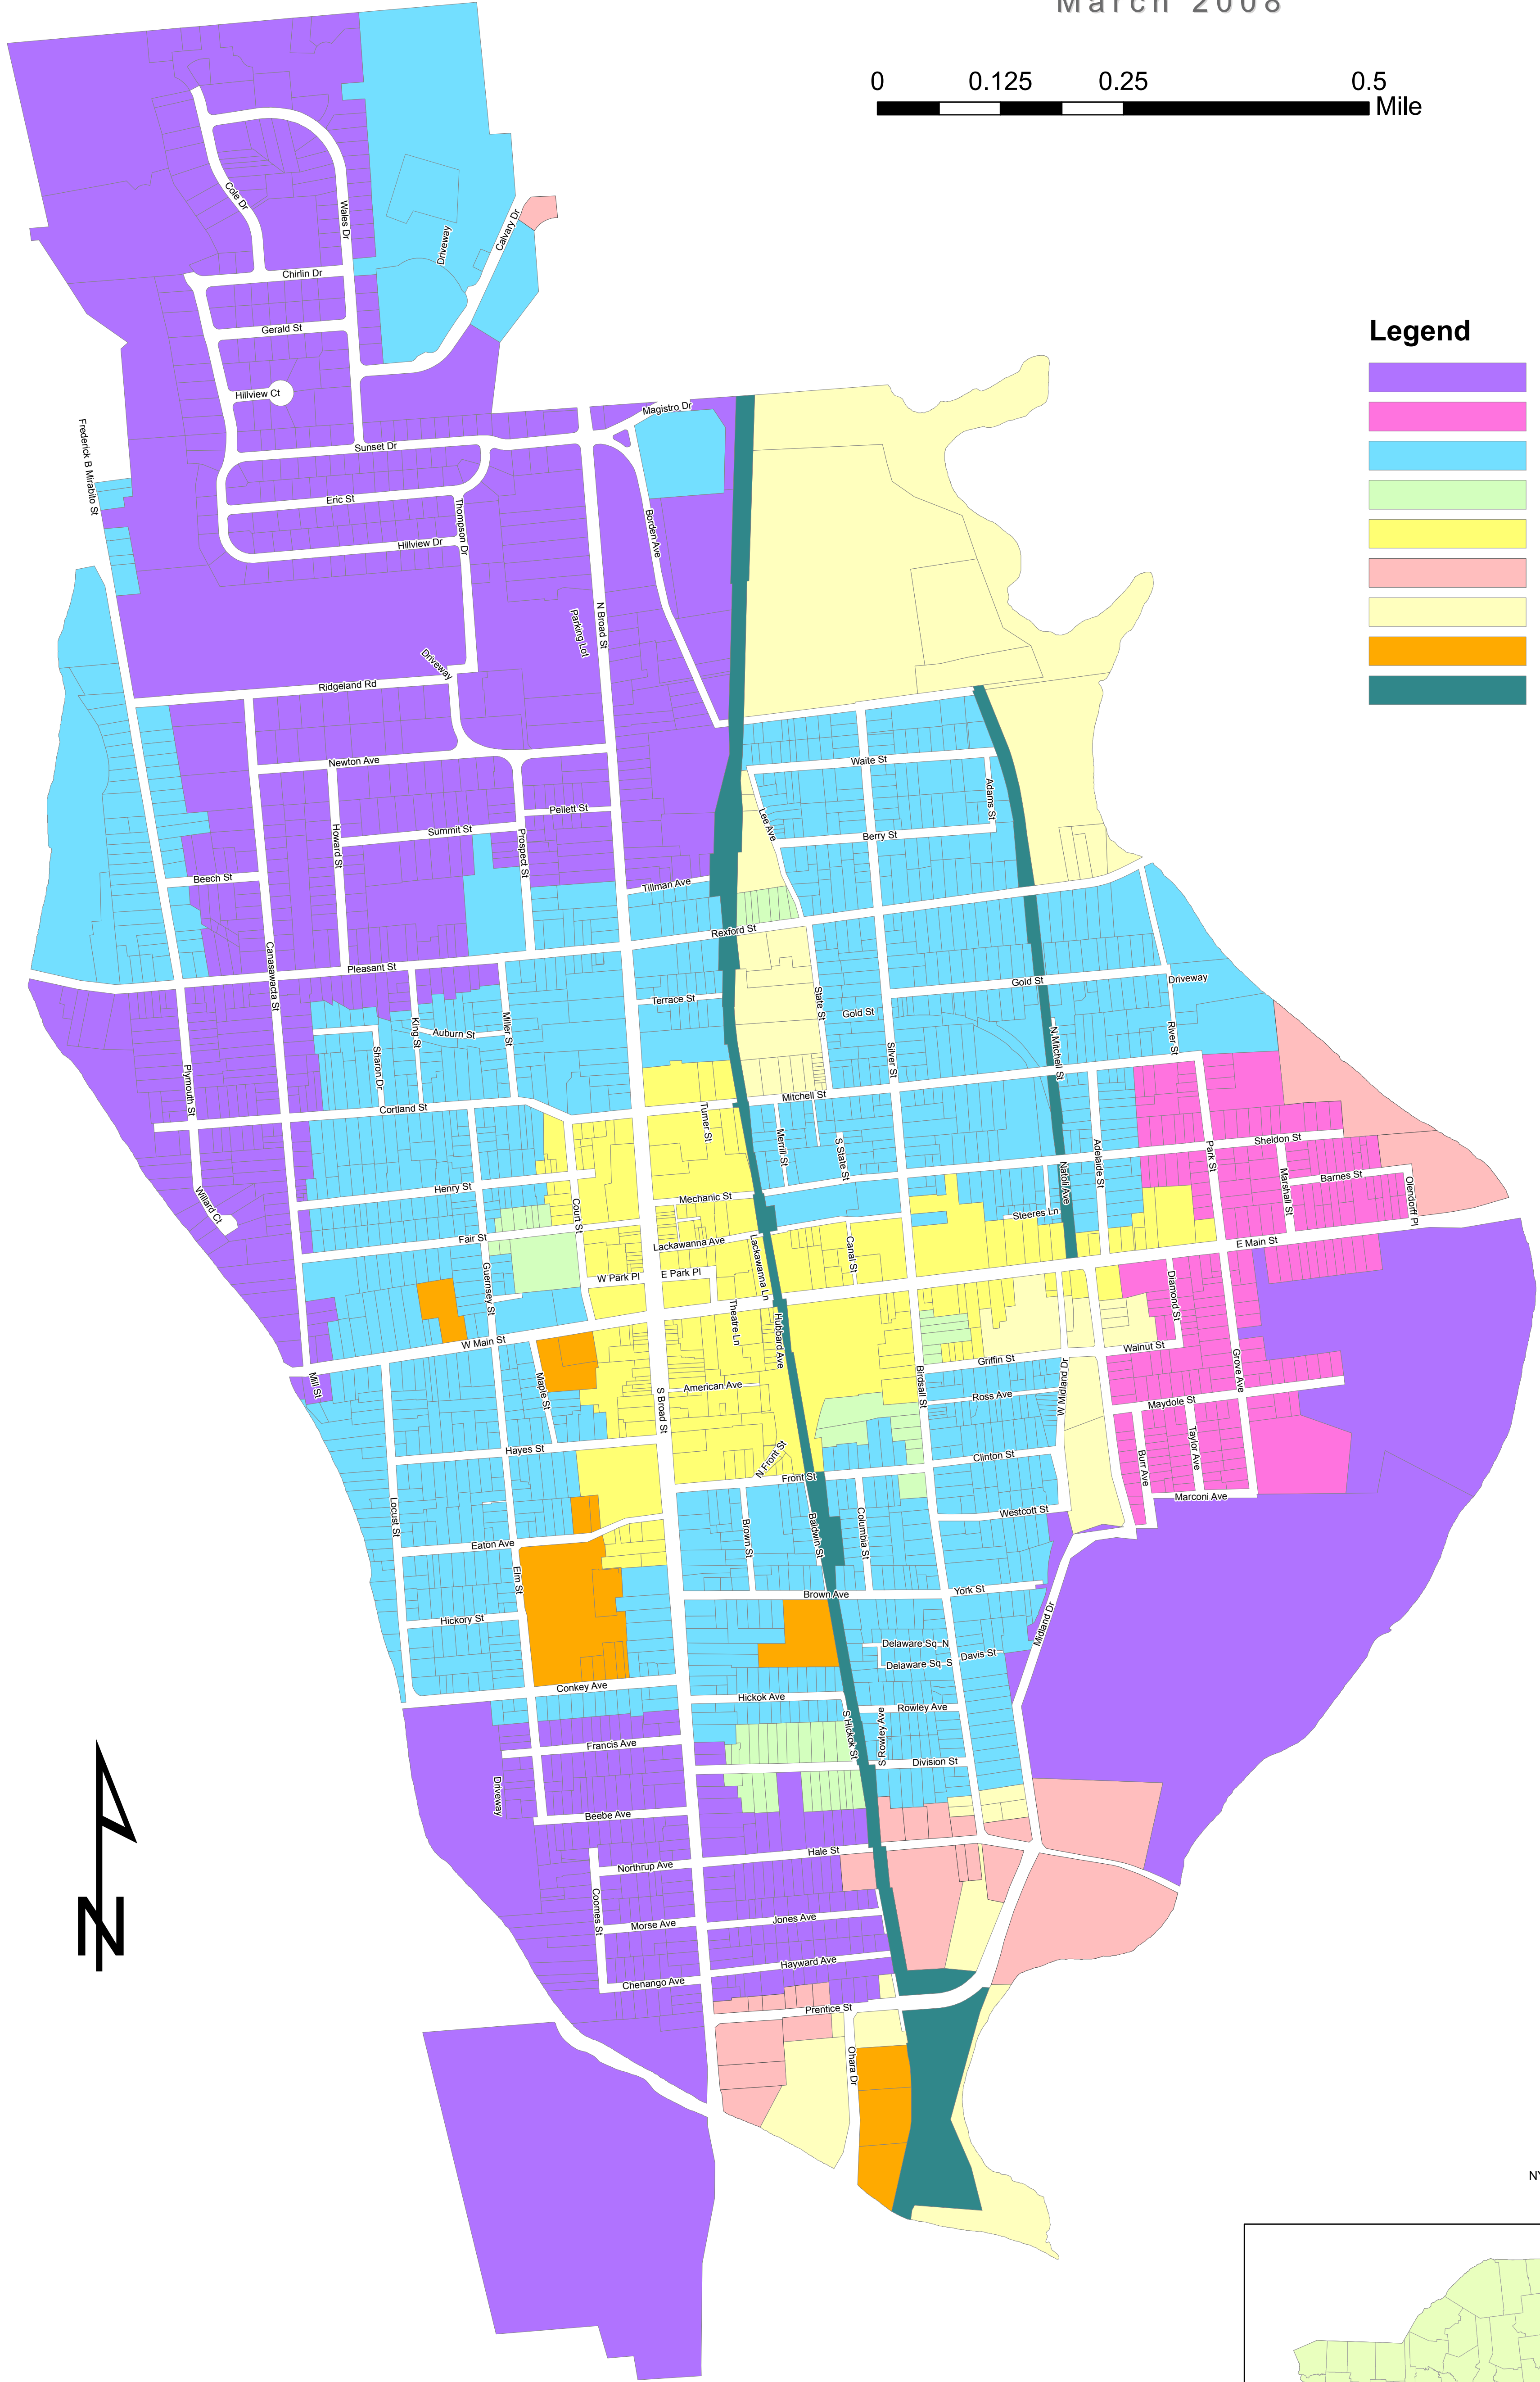

City of Norwich

Zoning Map

March 2008

Legend

-  R-1
-  R-1A
-  R-2
-  R-3
-  B-1
-  B-2
-  IN
-  PUD
-  Railroad

Prepared by:
Shelter Planning, Inc.
Data Sources:
NYS GIS Clearinghouse
Chenango County